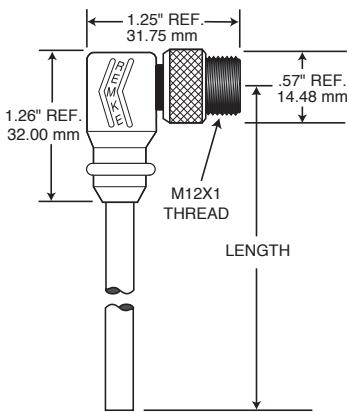

Length	Wire Gauge (AWG)	Straight Plug Non-Braided	Straight Plug Braided*	90° Plug Non-Braided	90 Plug Braided*	Mating Female Receptacle
2M/6.6 FT.	#22 (PUR)	503E0066L	503E0066AL	503F0066L	503F0066AL	303S0010P
4M/13.1 FT.	#22 (PUR)	503E0131L	503E0131AL	503F0131L	503F0131AL	303S0010P
5M/16.4 FT.	#22 (PUR)	503E0164L	503E0164AL	503F0164L	503F0164AL	303S0010P
2M/6.6 FT.	#22 (PUR)	504E0066L	504E0066AL	504F0066L	504F0066AL	304S0010P
4M/13.1 FT.	#22 (PUR)	504E0131L	504E0131AL	504F0131L	504F0131AL	304S0010P
5M/16.4 FT.	#22 (PUR)	504E0164L	504E0164AL	504F0164L	504F0164AL	304S0010P
2M/6.6 FT.	#22 (PUR)	505E0066L	505E0066AL	505F0066L	505F0066AL	305S0010P
4M/13.1 FT.	#22 (PUR)	505E0131L	505E0131AL	505F0131L	505F0131AL	305S0010P
5M/16.4 FT.	#22 (PUR)	505E0164L	505E0164AL	505F0164L	505F0164AL	305S0010P

MALE 90°