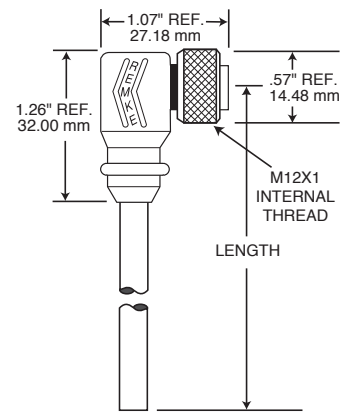

Length	Wire Gauge (AWG)	Straight Plug Non-Braided	Straight Plug Braided*	90° Plug Non-Braided	90 Plug Braided*	Mating Male Receptacle
2M/6.6 FT.	#22 (PUR)	503A0066L	503A0066AL	503C0066L	503C0066AL	303P0010P
4M/13.1 FT.	#22 (PUR)	503A0131L	503A0131AL	503C0131L	503C0131AL	303P0010P
5M/16.4 FT.	#22 (PUR)	503A0164L	503A0164AL	503C0164L	503C0164AL	303P0010P
2M/6.6 FT.	#22 (PUR)	504A0066L	504A0066AL	504C0066L	504C0066AL	304P0010P
4M/13.1 FT.	#22 (PUR)	504A0131L	504A0131AL	504C0131L	504C0131AL	304P0010P
5M/16.4 FT.	#22 (PUR)	504A0164L	504A0164AL	504C0164L	504C0164AL	304P0010P
2M/6.6 FT.	#22 (PUR)	505A0066L	505A0066AL	505C0066L	505C0066AL	305P0010P
4M/13.1 FT.	#22 (PUR)	505A0131L	505A0131AL	505C0131L	505C0131AL	305P0010P
5M/16.4 FT.	#22 (PUR)	505A0164L	505A0164AL	505C0164L	505C0164AL	305P0010P

Length	Wire Gauge (AWG)	Straight Plug Non-Braided	Straight Plug Braided*	90° Plug Non-Braided	90 Plug Braided*	Mating Female Receptacle
2M/6.6 FT.	#22 (PUR)	503E0066L	503E0066AL	503F0066L	503F0066AL	303S0010P
4M/13.1 FT.	#22 (PUR)	503E0131L	503E0131AL	503F0131L	503F0131AL	303S0010P
5M/16.4 FT.	#22 (PUR)	503E0164L	503E0164AL	503F0164L	503F0164AL	303S0010P
2M/6.6 FT.	#22 (PUR)	504E0066L	504E0066AL	504F0066L	504F0066AL	304S0010P
4M/13.1 FT.	#22 (PUR)	504E0131L	504E0131AL	504F0131L	504F0131AL	304S0010P
5M/16.4 FT.	#22 (PUR)	504E0164L	504E0164AL	504F0164L	504F0164AL	304S0010P
2M/6.6 FT.	#22 (PUR)	505E0066L	505E0066AL	505F0066L	505F0066AL	305S0010P
4M/13.1 FT.	#22 (PUR)	505E0131L	505E0131AL	505F0131L	505F0131AL	305S0010P
5M/16.4 FT.	#22 (PUR)	505E0164L	505E0164AL	505F0164L	505F0164AL	305S0010P

FEMALE 90°