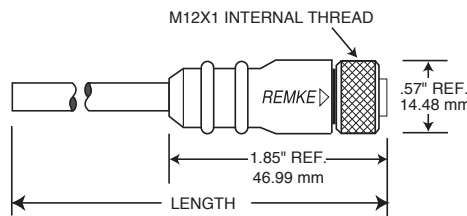

FEMALE STRAIGHT